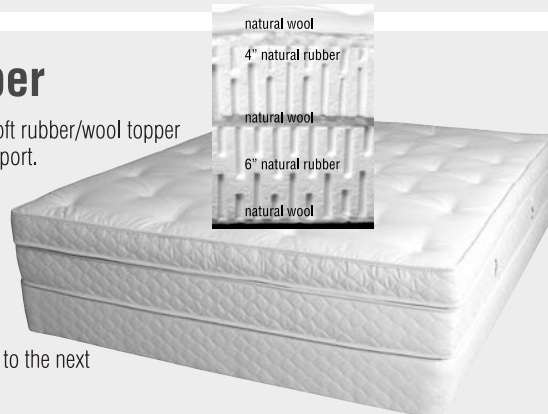

## 6" + 2" Natural Rubber

- Medium or firm with a soft top to reduce pressure points
- Extremely durable, flexible and resilient, contours to your body.
- Naturally antibacterial and hypoallergenic.
- Mold and dust free.
- Removable Cover.
- Available in MEDIUM (ILD 32-35) or FIRM (ILD 38-42)
- Quilting 350g/sq m natural wool

### 6 + 2 NATURAL RUBBER MATTRESS CARE INSTRUCTIONS

- Remove the mattress cover to air out as necessary
- Turn and rotate the mattress every 6 months to maximize lifespan. Do not flip.
- Place your mattress on a slat or solid foundation.
- Protect your mattress with a mattress protector
- Do not allow mattress to get wet
- For stains, use a non-toxic spot cleaner

## 6" + 4" Natural Rubber

- 6-inch, firm Natural Rubber core + a 4-inch soft rubber/wool topper provide excellent pressure point relieving support.
- Extremely durable, flexible, and resilient to mold & dust mites
- Layer of, moisture resistant, pure wool acts as natural flame retardant and is
- Naturally antibacterial and hypoallergenic
- No movement is transmitted from one sleeper to the next
- Quilting 350g/sq m natural wool