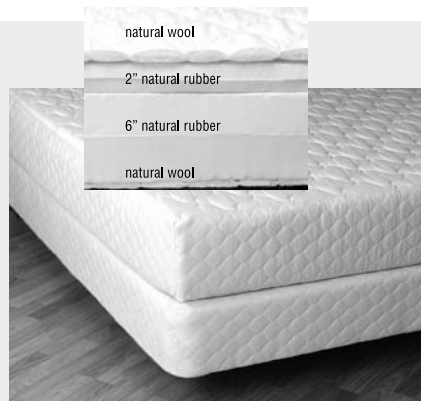

6" + 2" Natural Rubber

- Medium or firm with a soft top to reduce pressure points
- Extremely durable, flexible and resilient, contours to your body.
- Naturally antibacterial and hypoallergenic.
- Mold and dust free.
- Removable Cover.
- Available in MEDIUM (ILD 32-35) or FIRM (ILD 38-42)
- Quilting 350g/sq m natural wool