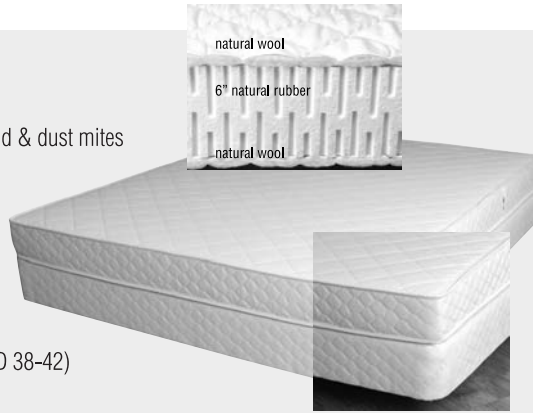

Hand-crafted in Canada from the finest organic fibres.  
For more information, contact your local dealer.

naturally  
**organic**  
PRODUCT CATALOGUE

## 6" Natural Rubber

- Extremely durable, flexible, and resilient to mold & dust mites
- Layer of pure wool is moisture resistant and acts as natural flame retardant
- Naturally antibacterial and hypoallergenic
- No movement is transmitted from one sleeper to the next
- Available in MEDIUM (ILD 32-35) or FIRM (ILD 38-42)
- Quilting 350g/sq m natural wool